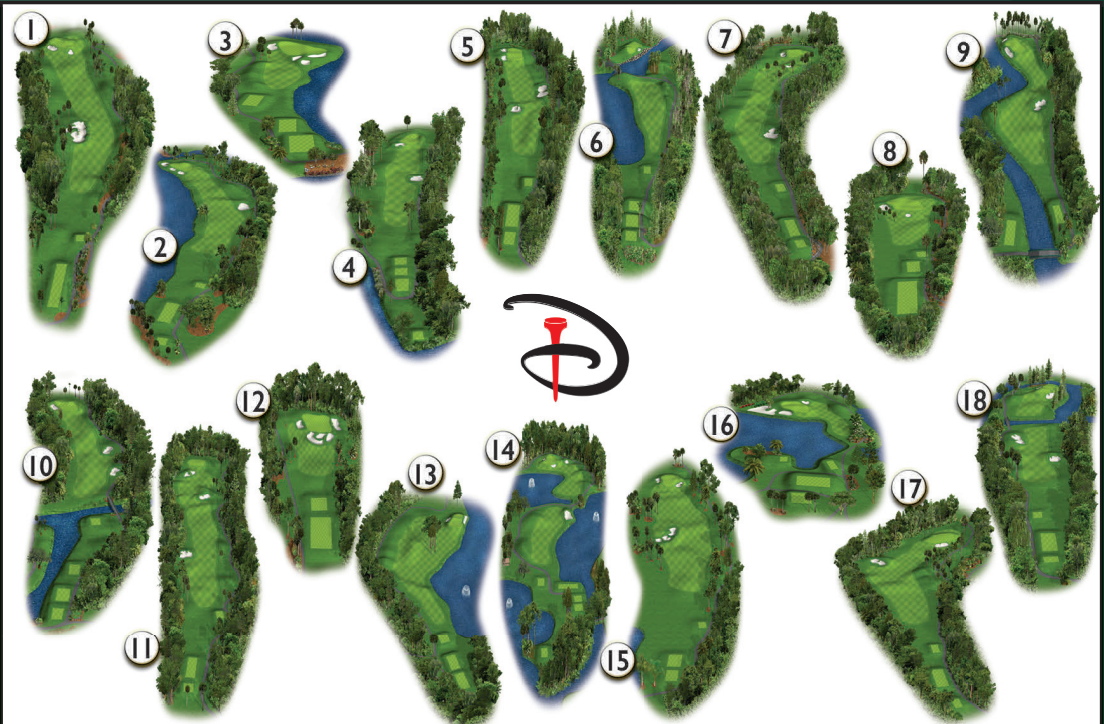

HOLE		1	2	3	4	5	6^{AED}	7	8	9	OUT	
Blue	73.7/131	487	421	172	405	399	409	521	197	365	3376	
White	71.4/125	469	384	162	331	375	386	496	175	349	3127	
Gold	69.2/118	451	367	144	308	359	363	483	139	340	2954	
Red	70.5/126	405	319	105	291	313	300	409	116	327	2585	
PAR		5	4	3	4	4	4	5	3	4	36	
Men's Hcp		11	3	13	17	7	1	5	9	15		
Ladies' Hcp		13	5	15	9	11	3	7	17	1		
Date:							AED = Restroom/AED	GP GOLF ASSOCIATES 05 800-438-8726 24 © 2024 Golf Associates				

HOLE	10	11	12	13	14^{AED}	15	16	17	18	IN	TOTAL	HCP	NET
Blue	452	556	144	340	535	415	193	396	463	3494	6870		
White	422	530	134	328	434	396	169	360	439	3212	6339		
Gold	378	513	124	303	405	387	162	345	424	3041	5995		
Red	288	421	106	267	391	334	140	301	380	2628	5213		
PAR	4	5	3	4	5	4	3	4	4	36	72		
Men's Hcp	4	10	18	6	8	12	16	14	2				
Ladies' Hcp	8	10	18	6	4	14	12	16	2				
Scorer:													Attest: