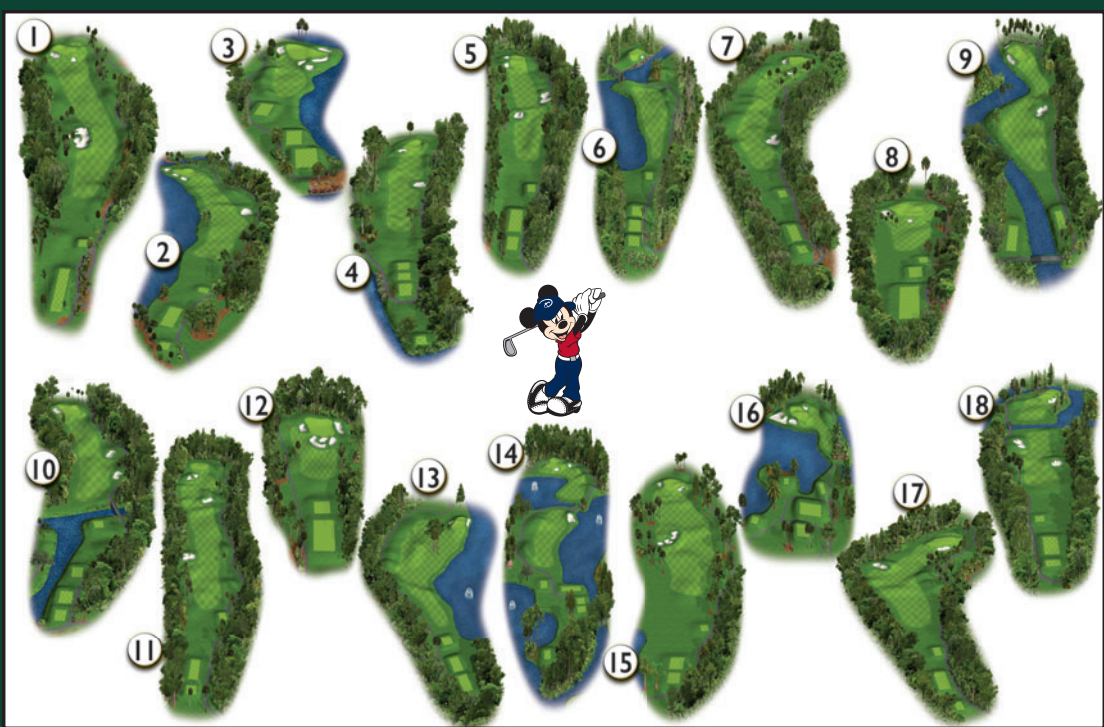

HOLE		1	2	3	4	5	6	7	8	9	OUT
Blue	73.7/131	487	421	172	405	399	409	521	197	365	3376
White	71.4/125	469	384	162	331	375	386	496	175	349	3127
Gold	69.2/118	451	367	144	308	359	363	483	139	340	2954
Red	70.5/126	405	319	105	291	313	300	409	116	327	2585
PAR		5	4	3	4	4	4	5	3	4	36
Men's Hcp		11	3	13	17	7	1	5	9	15	
Ladies' Hcp		13	5	15	9	11	3	7	17	1	

Date: = Restroom/AED (800) 438-8726

HOLE	10	11	12	13	14	15	16	17	18	IN	TOTAL	HCP	NET
Blue	452	556	144	340	535	415	193	396	463	3494	6870		
White	422	530	134	328	434	396	169	360	439	3212	6339		
Gold	378	513	124	303	405	387	162	345	424	3041	5995		
Red	288	421	106	267	391	334	140	301	380	2628	5213		
PAR	4	5	3	4	5	4	3	4	4	36	72		
Men's Hcp	4	10	18	6	8	12	16	14	2				
Ladies' Hcp	8	10	18	6	4	14	12	16	2				

Scorer: _____ Attest: _____