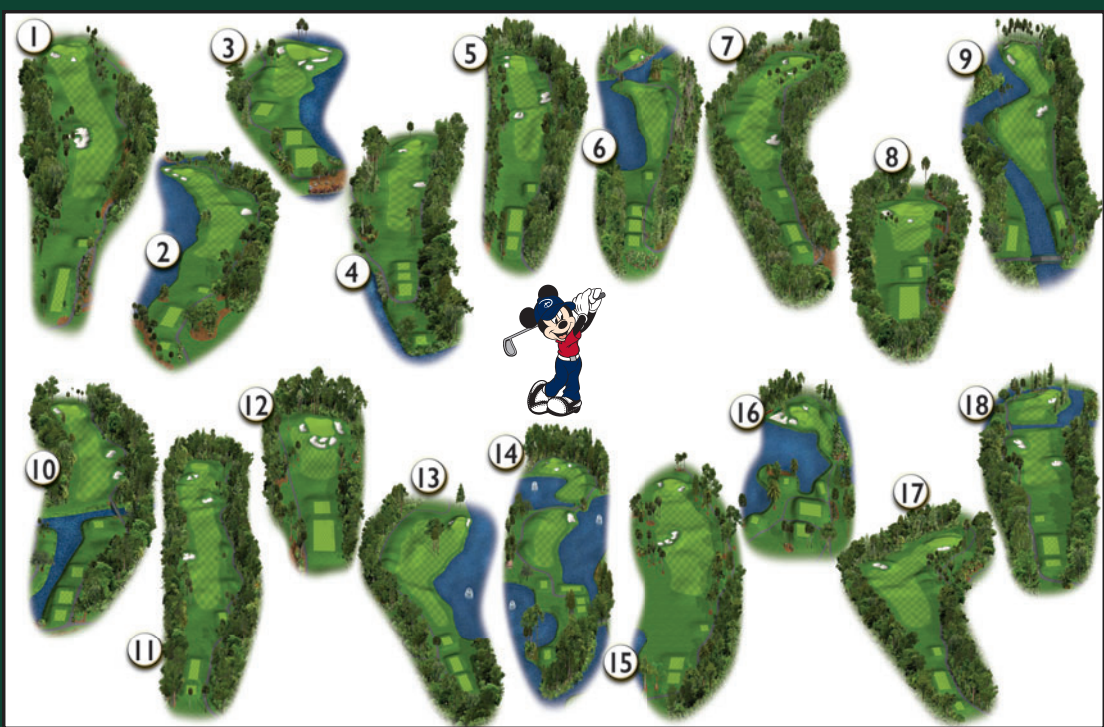

HOLE		1	2	3	4	5	6	7	8	9	OUT
Blue	73.7/131	487	421	172	405	399	409	521	197	365	3376
White	71.4/125	469	384	162	331	375	386	496	175	349	3127
Gold	69.2/118	451	367	144	308	359	363	483	139	340	2954
Red	70.5/126	405	319	105	291	313	300	409	116	327	2585
PAR		5	4	3	4	4	4	5	3	4	36
Men's Hcp		11	3	13	17	7	1	5	9	15	
Ladies' Hcp		13	5	15	9	11	3	7	17	1	

Date: = Restroom/AED

HOLE	10	11	12	13	14	15	16	17	18	IN	TOTAL	HCP	NET
Blue	452	556	144	340	535	415	193	396	463	3494	6870		
White	422	530	134	328	434	396	169	360	439	3212	6339		
Gold	378	513	124	303	405	387	162	345	424	3041	5995		
Red	288	421	106	267	391	334	140	301	380	2628	5213		
PAR	4	5	3	4	5	4	3	4	4	36	72		
Men's Hcp	4	10	18	6	8	12	16	14	2				
Ladies' Hcp	8	10	18	6	4	14	12	16	2				

Scorer: _____ Attest: _____